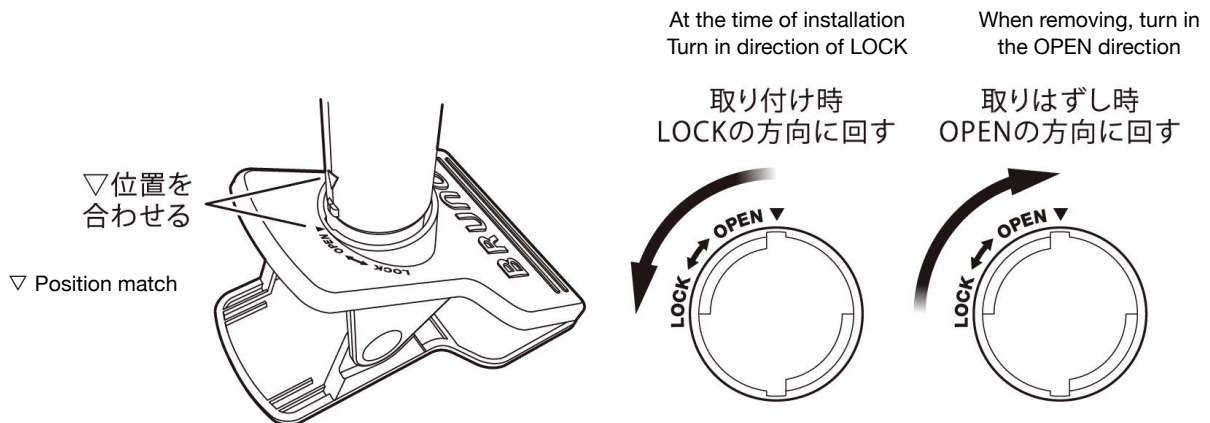

★ How to remove the clip stand

- Turn the main body in the →OPEN direction.
- Align the ▽ position on the main unit with the ▽ position on the clip stand and remove it.