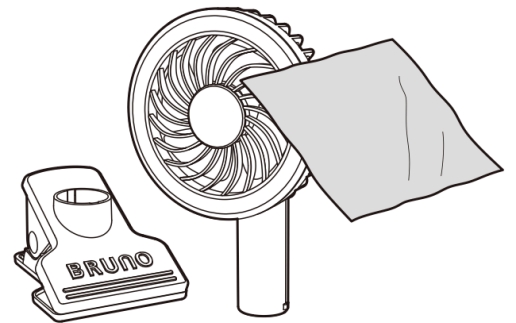

- When cleaning, press the power button to stop operation.
- To prevent deterioration and discoloration, do not use benzene, thinner, alcohol, alkaline detergents, etc.
- Do not apply strong force to the blades, guards, etc.

Storage method

If you are not going to use it for a long time, please dry it thoroughly after cleaning and store it in a plastic bag etc.