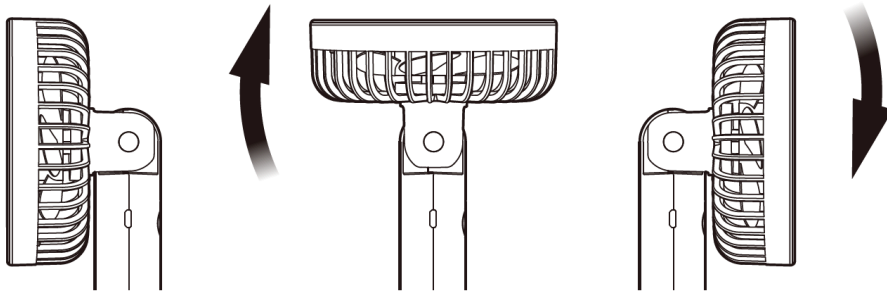

How to Care

How to adjust the angle

The angle can be adjusted 180 degrees forward and backward.

- When adjusting the angle, press the power button to stop operation and be careful not to touch the power button.
- To adjust the angle, hold the main body and clip stand and hold the guard to adjust the angle.

How to care for it

- Ensure the product is off before cleaning.
- Wipe the main unit with a well-wrung soft cloth.
- If the stain is severe, soak a soft cloth in a small amount of diluted neutral detergent with water, and wipe. Then wipe it with a dry cloth.